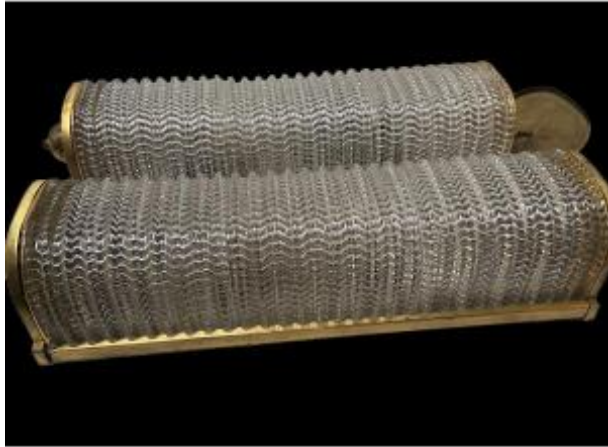

## Pair Of Wall Lamps Year 50

1 400 EUR

Period : 20th century

Condition : A restaurer

Length : 71cm

Width : 20cm

Height : 14cm

### Description

Pair of 1950s glass sconces, probably Italian, from the Brussels mansion. You just need to find a spring to fix the copper plates underneath. Otherwise the glass is fine.