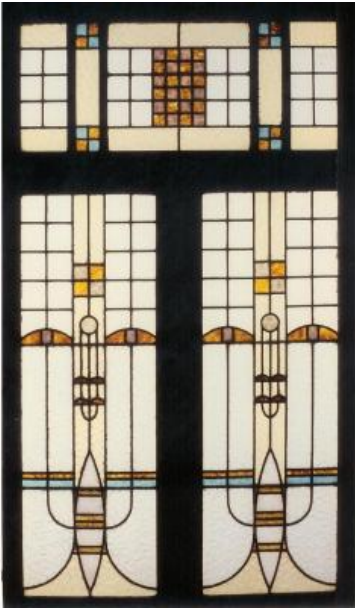

## Stained Glass – In The Frank Lloyd Wright Style

Price : 5000 €

Period : 20th century

Condition : Très bon état

Material : Verre et plomb

Width : 105 cm

Height : 200 cm

<https://www.proantic.comdisplay.php?id=709131>

### Description

These panels in the Franck Lloyd Wright style were made of colored and colorless structured glasses assembled by lead.

It was made around 1920.

The wooden frame is original.