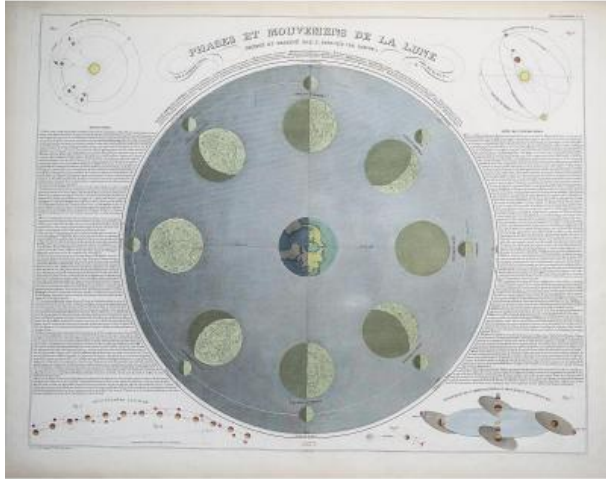

Ancient Geographical Map - Phases Of The Moon Movements - Original Antique Map

Price : 145 €

Period : 19th century

Condition : Excellent état

Material : Papier

<https://www.proantic.comdisplay.php?id=450789>

Description

Original proof engraved in colors in 1876.
Excellent condition. Sheet size: 69 x 52.5 cm.
Engraving format: 60 x 47 cm. Original antique map of 1876. You will find a wide choice by consulting our private site. Please, consult our private website to find more items and pictures.