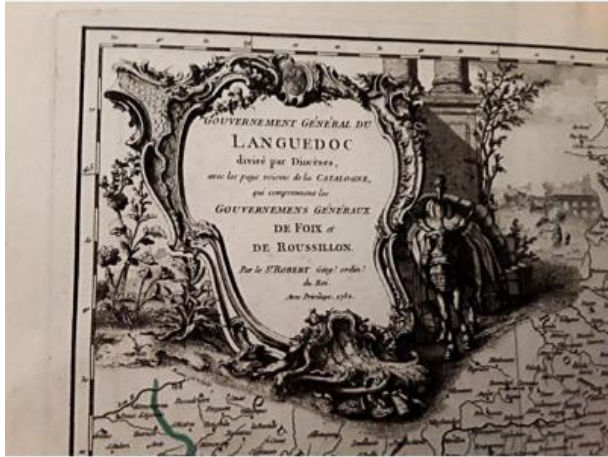

## Map Of The Languedoc Period Louis XV By The Sieur Robert 1752

Price : 140 €

Signature : Robert geographe

Period : 18th century

Condition : Bel etat

Material : Papier

Length: 77

Height : 54

### Description

Beautiful map of Languedoc on beautiful thick paper in period coloring with large margins, superb cartridge cartel decorated with a horse from the Pont du Gard and rider. By the Sieur ROBERT geographer of the king 1752.